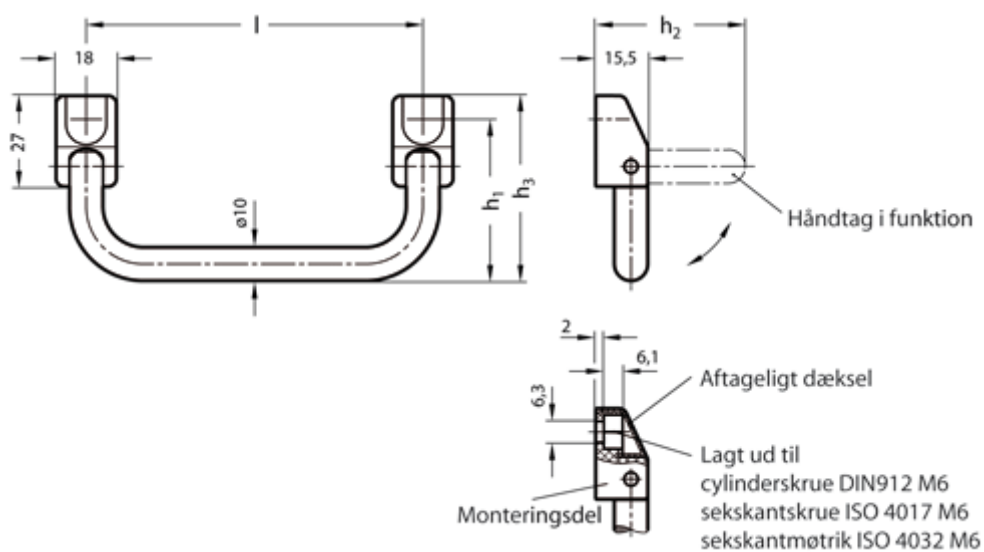

Article number: 201051180

Description: E+G Folding handle GN 425.5-180-CR  
Steel chrome

## Measures

$h_1$	= 34
$h_2$	= 44.5
$h_3$	= 55.0
$L$	= 180
Static preload (N)	= 500